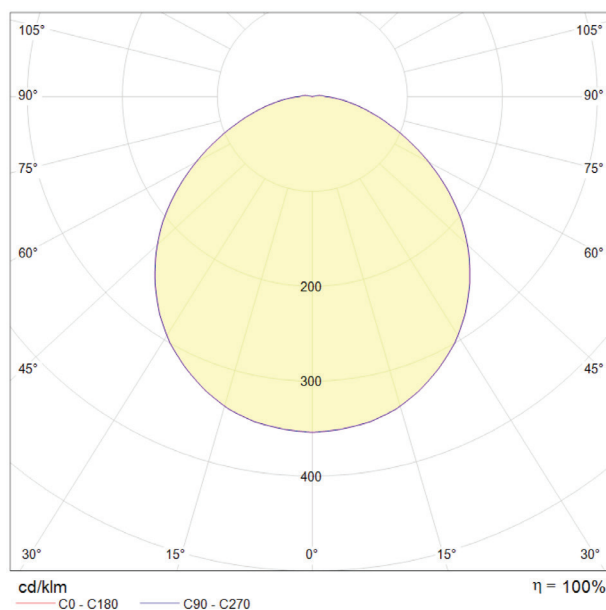

DATA SHEET

KUU 230

Colour	Product No.
Satin glass / wood frame	1554005

- Supply voltage Led light, no transformer needed. Installation to mounting box or a 52 mm hole.
- Triac dimmable.
- Ambient temperature -30°C ... +40°C

Power	lm	lm / W	K	CRI	IP	Size
230 V / 8 W	390	44	3000	> 80	44	Diameter 150 mm

Cariitti Oy
www.cariitti.com

Munkinmäentie 9
02400 Kirkkonummi
Finland

Subject to change.