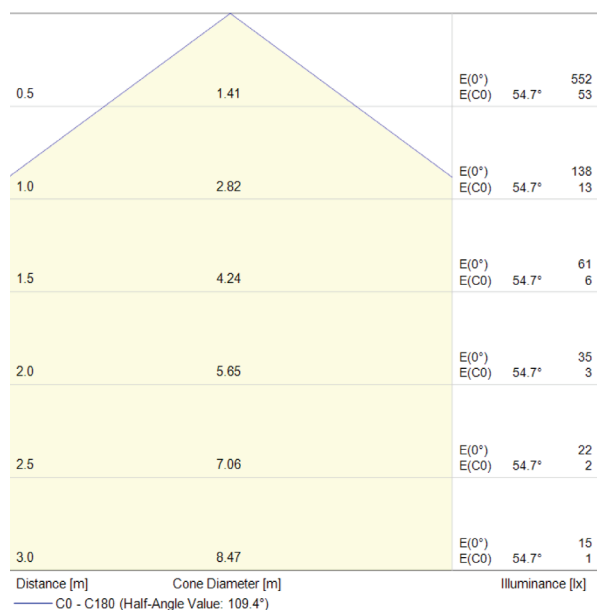

DATA SHEET

KUU 230

Colour	Product No.
Satin glass / wood frame	1554005

- Supply voltage Led light, no transformer needed. Installation to mounting box or a 52 mm hole.
- Triac dimmable.
- Ambient temperature -30°C ... +40°C

Power	lm	lm / W	K	CRI	IP	Size
230 V / 8 W	390	44	3000	> 80	44	Diameter 150 mm

Cariitti Oy
www.cariitti.com

Munkinmäentie 9
02400 Kirkkonummi
Finland

Subject to change.